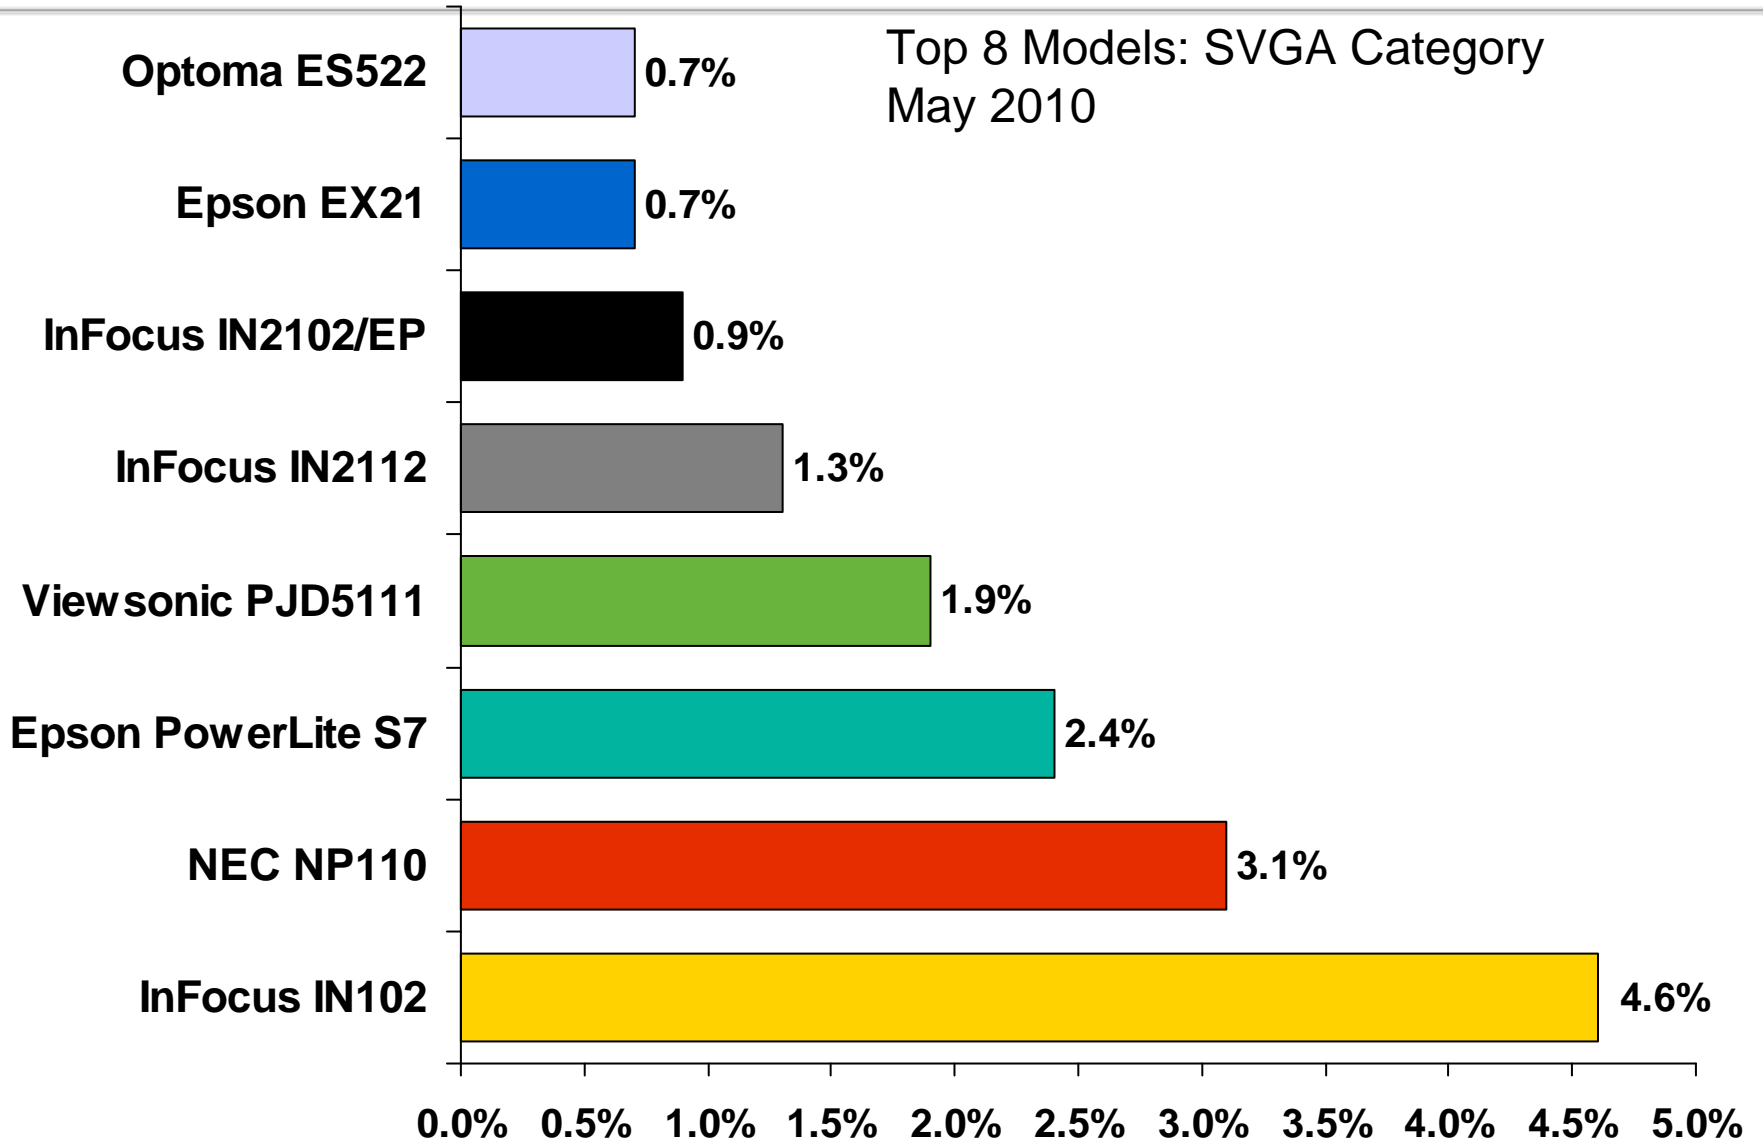

Top 8 Models: SVGA Category
May 2010

NP115 vs. IN102

Key benefits: NEC NP115

- Environmentally friendly and unbeatable TCO
 - Improved lamp life (up to 5000hrs)
 - Low power consumption (0.49W Stand-by)
 - Carbon meter
 - Timer functions (built-in and via network)
 - New remote with green ECO Mode button
 - BrilliantColor™